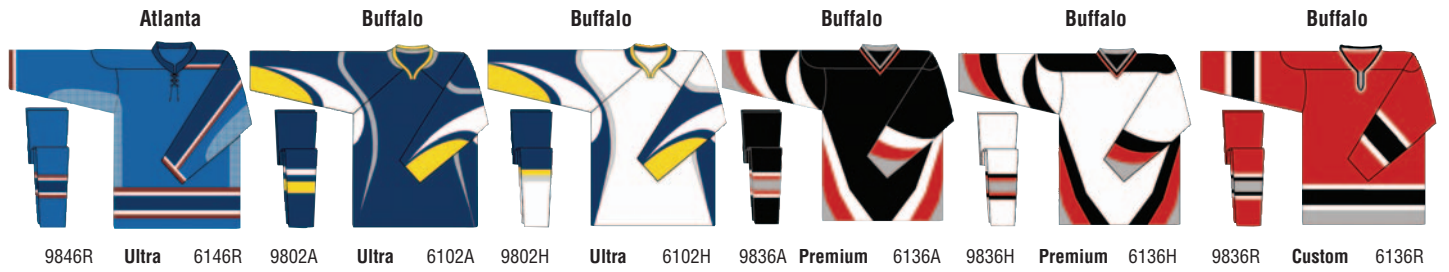

S	M	L	XL
20"	24"	28"	32"

NOTE: Pricing is determined by pattern type:
 Regular / Excel / Premium / Ultra / Custom
 (Larger Custom orders - please ask for quote)

Delivery for pattern types:
 Regular / Excel / Premium / Ultra
 are at 1 week (no minimum order)
 Delivery for Custom patterns are at 4 weeks
 (minimum of 6 pieces)