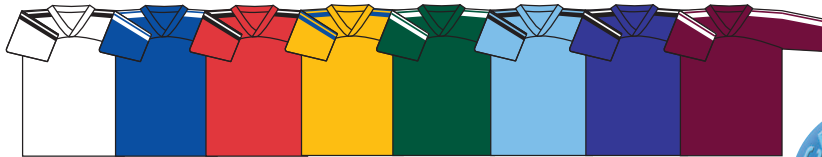

430

#430 Soccer Jersey

100% Polyester jacquard knit
Coloured body with contrasting white collar

**Sizes • Youth • YS, YM, YL
Adult • S, M, L, XL, XXL**

901 Grey (Black and White)
406 Navy (Gold/White)
2211 Pink (Black/White) (YL-XL only)
1700 Teal/White
1801 Apple/Black
1110 Orange/Blk/Wht
505 Kelly/White