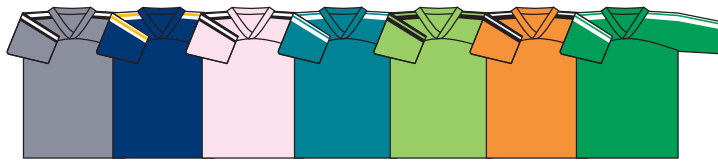

901 Grey (Black and White)
406 Navy (Gold/White)
2211 Pink (Black/White) (YL-XL only)
1700 Teal/White
1801 Apple/Black
1110 Orange/Blk/Wht
505 Kelly/White