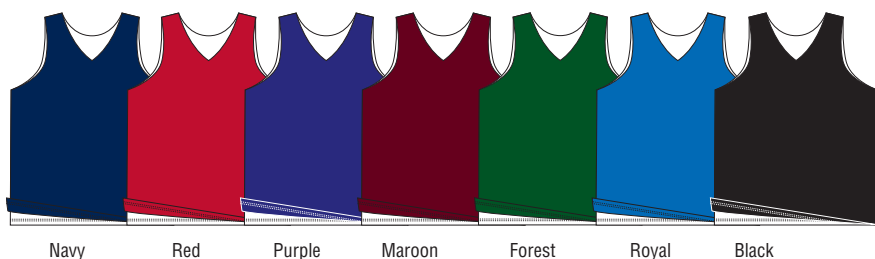

Sizes • Youth • YS, YM, YL, YXL
Adult • S, M, L, XL, XXL, XXXL
Ladies • S, M, L, XL, XXL

White = Polyester Nylon and double layer shorts

3810

#3810 Shooter Shirt

100% Polyester Dazzle
V Neck
Side V Slits

Sizes • Youth • YM, YL, YXL
Adult • S, M, L, XL, XXL, XXXL, XXXXL
Colours • Black, Navy, Red, Royal, Forest, *Maroon
*only adult sizes

3910

#3910 Tearaway Pant

100% Polyester Dazzle
Elastic waist with drawstring
Quick release domes

Sizes • Youth • YM, YL, YXL
Adult • S, M, L, XL, XXL
Colours • Black, Navy

Basketball

Navy Red Purple Maroon Forest Royal Black