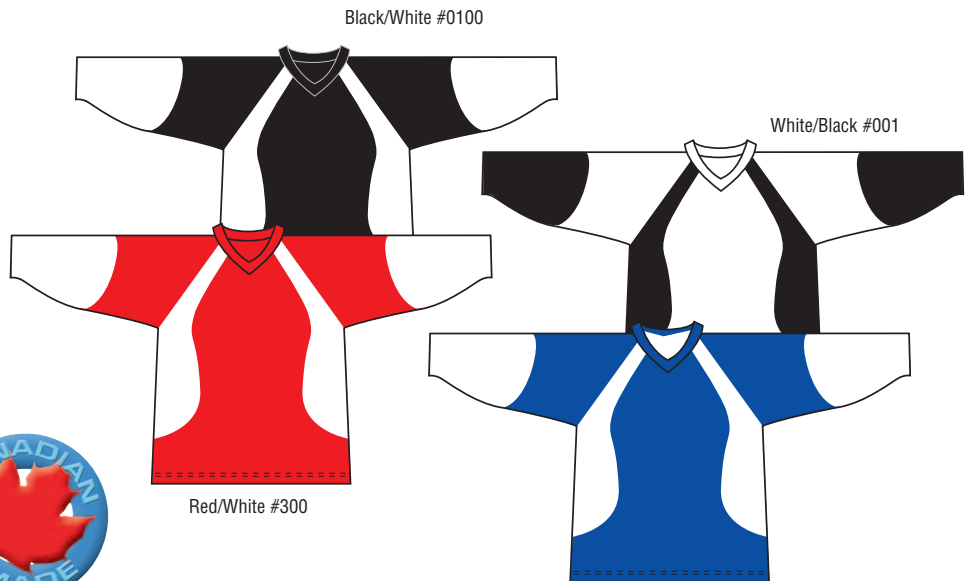

Black/White #0100

White/Black #001

Red/White #300

Royal/White #200