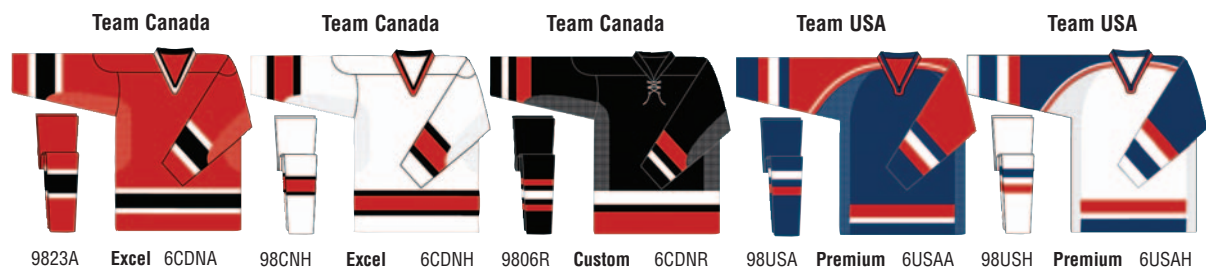

S	M	L	XL
20"	24"	28"	32"

NOTE: Pricing is determined by pattern type:
 Regular / Excel / Premium / Ultra / Custom
 (Larger Custom orders - please ask for quote)

Delivery for pattern types:
 Regular / Excel / Premium / Ultra
 are at 1 week (no minimum order)
 Delivery for Custom patterns are at 4 weeks
 (minimum of 6 pieces)

SPECIAL ORDERS

430

#430 Soccer Jersey

100% Polyester jacquard knit
Coloured body with contrasting white collar

Sizes • Youth • YS, YM, YL
Adult • S, M, L, XL, XXL

901 Grey (Black and White)
406 Navy (Gold/White)
2211 Pink (Black/White) (YL-XL only)
1700 Teal/White
1801 Apple/Black
1110 Orange/Blk/Wht
505 Kelly/White