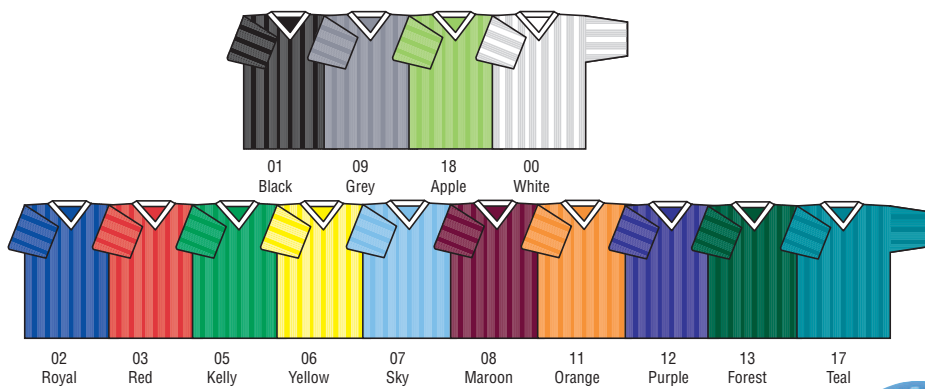

430

#430 Soccer Jersey

100% Polyester jacquard knit
Coloured body with contrasting white collar

Sizes • Youth • YS, YM, YL
Adult • S, M, L, XL, XXL