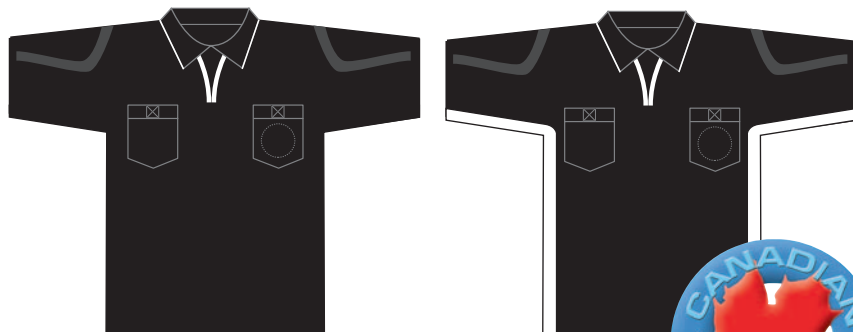

Short sleeve
Black rib neck and cuffs
Lanyard loop in V-neck
Set in sleeves
3952 • Grey contoured cut birdseye cloth with
Hydra-Dri

Sizes • S, M, L, XL, XXL, XXXL

477/478

#477 Soccer Referee Jersey
#478

100% Polyester soft knit
Zipper V-neck with collar
Two front pockets with velcro closure
Velcro patch for badge