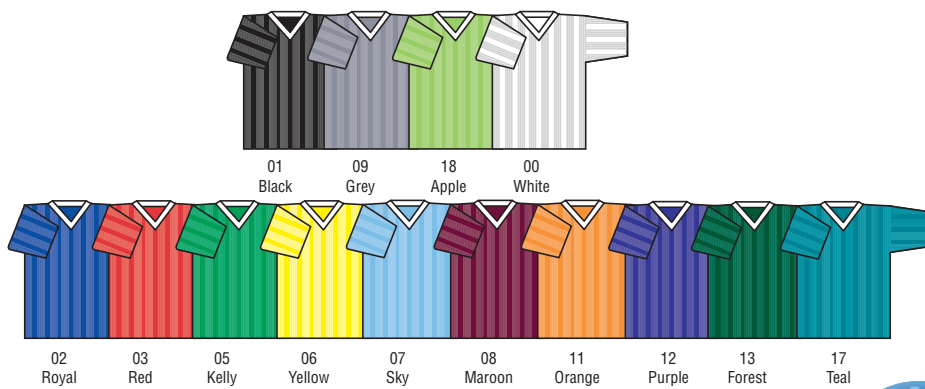

430

#430 Soccer Jersey

100% Polyester jacquard knit
Coloured body with contrasting white collar

**Sizes • Youth • YS, YM, YL
Adult • S, M, L, XL, XXL**