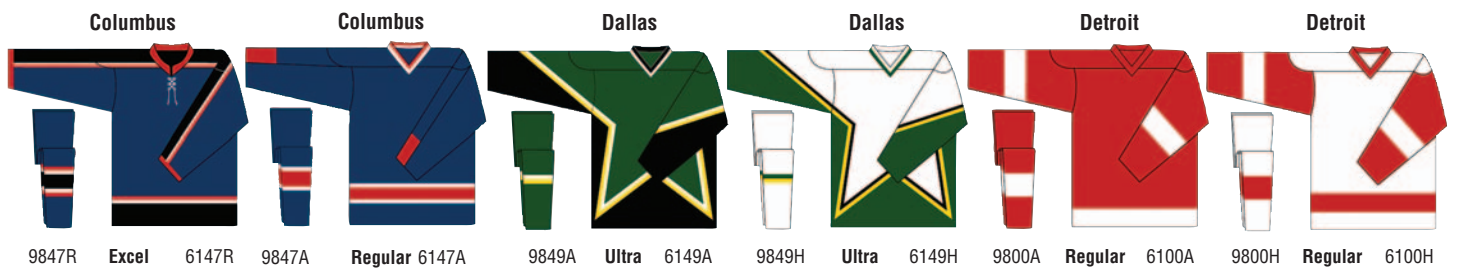

S	M	L	XL
20"	24"	28"	32"

NOTE: Pricing is determined by pattern type:
 Regular / Excel / Premium / Ultra / Custom
 (Larger Custom orders - please ask for quote)

Delivery for pattern types:
 Regular / Excel / Premium / Ultra
 are at 1 week (no minimum order)
 Delivery for Custom patterns are at 4 weeks
 (minimum of 6 pieces)