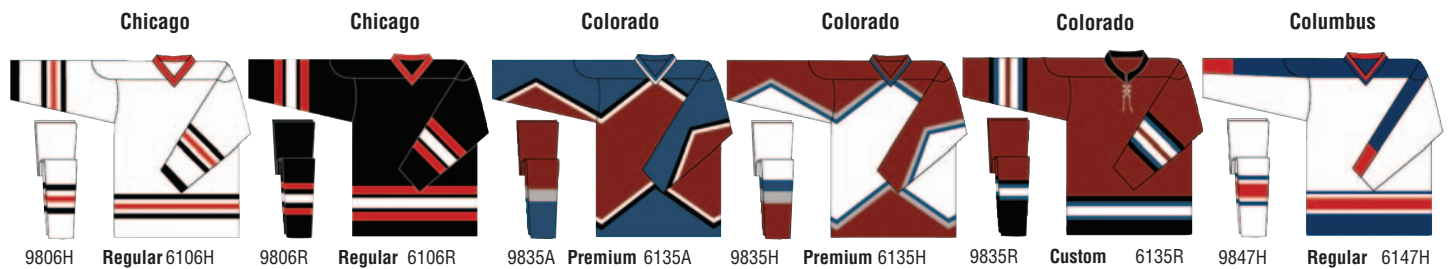

S	M	L	XL
20"	24"	28"	32"

NOTE: Pricing is determined by pattern type:
 Regular / Excel / Premium / Ultra / Custom
 (Larger Custom orders - please ask for quote)

Delivery for pattern types:
 Regular / Excel / Premium / Ultra
 are at 1 week (no minimum order)
 Delivery for Custom patterns are at 4 weeks
 (minimum of 6 pieces)