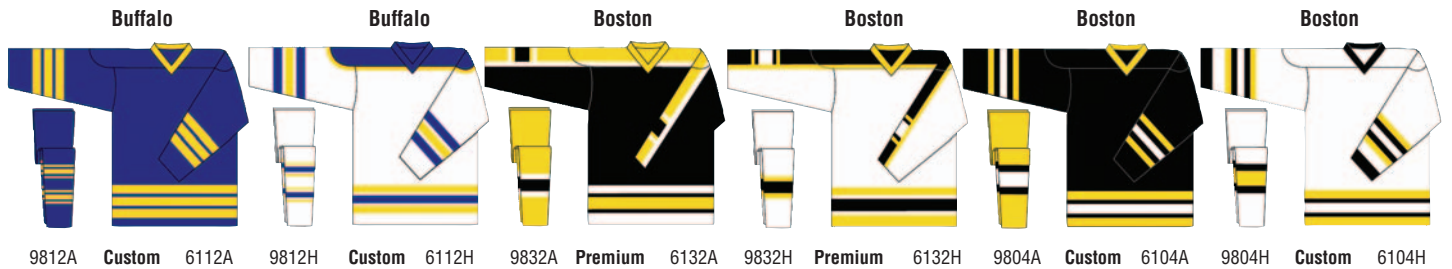

New Ottawa Red

New Pittsburgh Black

KOBE
6100 Series
#6100 Series Heavyweight Pro Knit Jerseys
Sizes - Youth (#6100Y) - YM, YL, YXL
Adult (#6100A) - S, M, L, XL, XXL, XXXL
(#6100G) - Goalie Cut

KOBE
9800 Series
#9800 Series Hockey Socks
 65% Polyester / 35% Cotton
Sizes

S	M	L	XL
20"	24"	28"	32"

NOTE: Pricing is determined by pattern type:
 Regular / Excel / Premium / Ultra / Custom
 (Larger Custom orders - please ask for quote)

Delivery for pattern types:
 Regular / Excel / Premium / Ultra
 are at 1 week (no minimum order)
 Delivery for Custom patterns are at 4 weeks
 (minimum of 6 pieces)