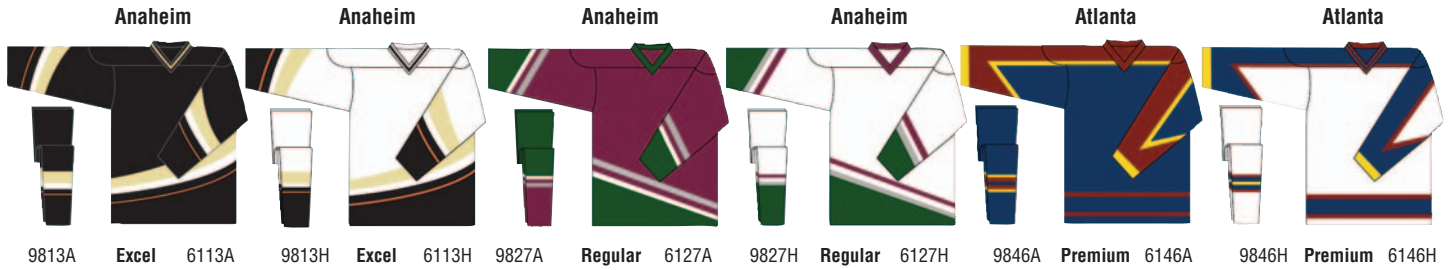

S	M	L	XL
20"	24"	28"	32"

NOTE: Pricing is determined by pattern type:
 Regular / Excel / Premium / Ultra / Custom
 (Larger Custom orders - please ask for quote)

Delivery for pattern types:
 Regular / Excel / Premium / Ultra
 are at 1 week (no minimum order)
 Delivery for Custom patterns are at 4 weeks
 (minimum of 6 pieces)