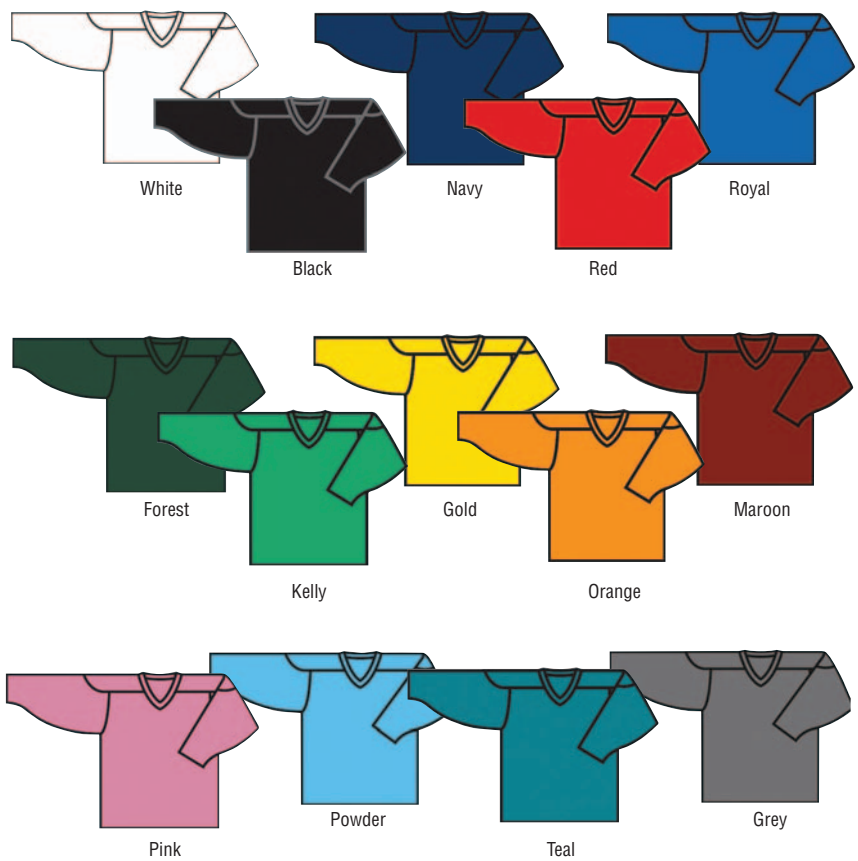

Sizes • Youth (#5400Y) • YM, YL, YXL
Adult (#5400A) • S, M, L, XL, XXL, XXXL
(#5400G) • Goalie Cut

Colours • White, Black, Navy, Red, Royal, Forest, Kelly, Gold, Orange, Maroon, Pink, Powder, Teal, Grey