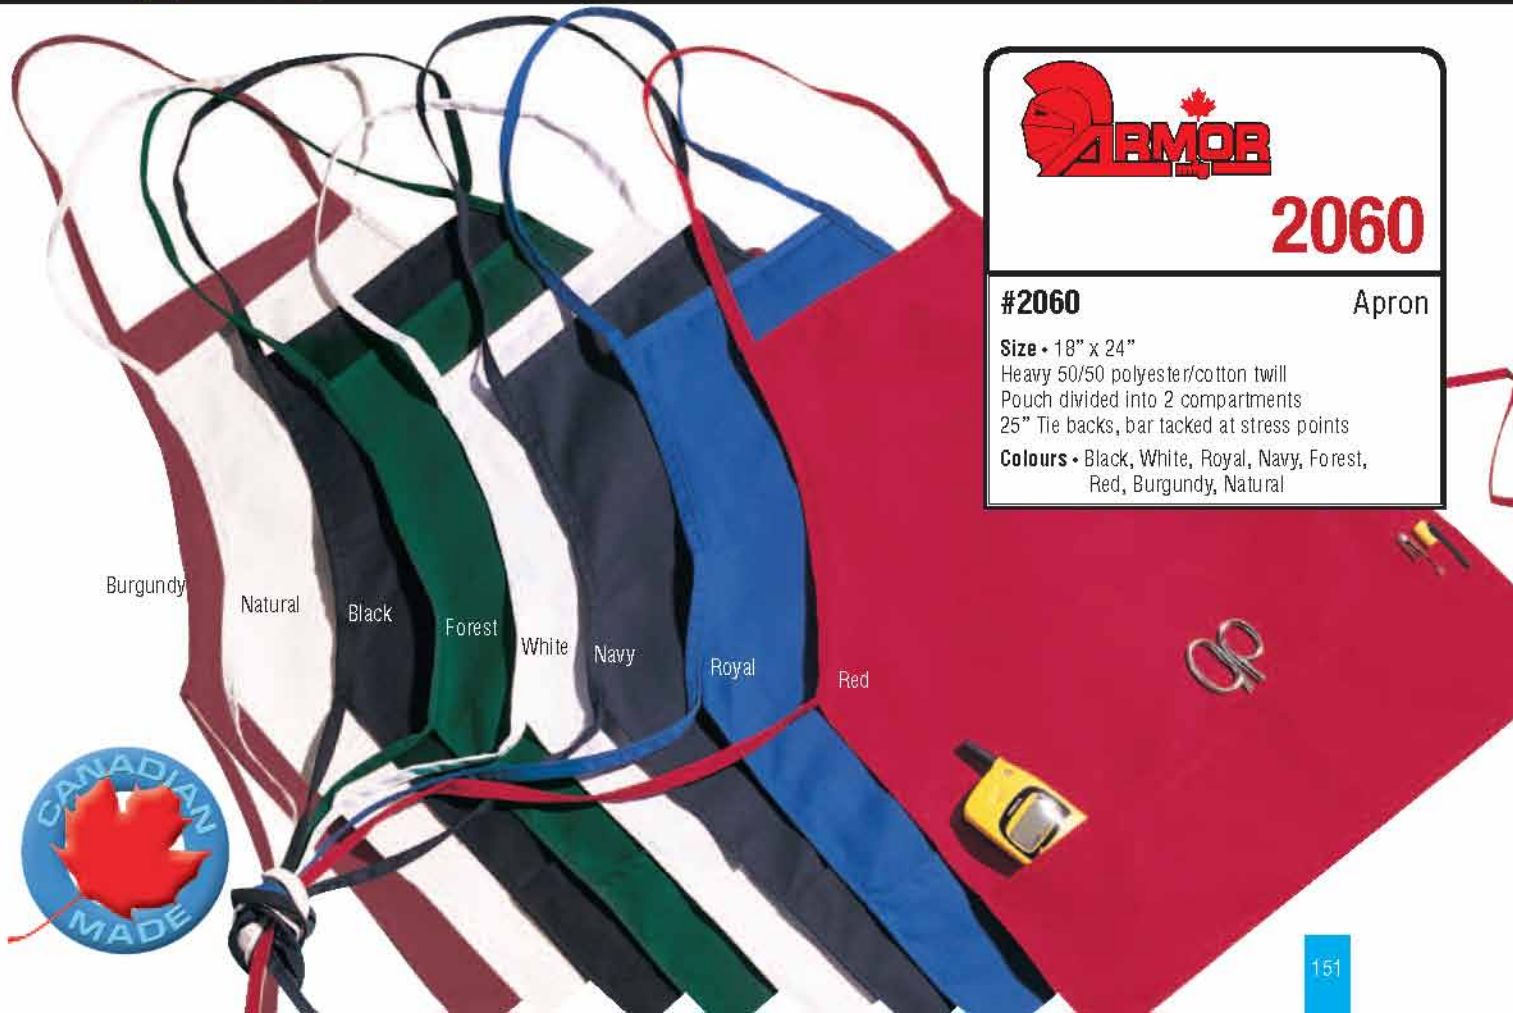

Colours • Black, White, Royal, Navy, Forest, Red, Burgundy, Natural

700

#700 Deluxe Tote

Heavy 50/50 polyester/cotton twill (natural)
Waterproof coloured nylon bottom
Top stitched side seams
Long natural handles